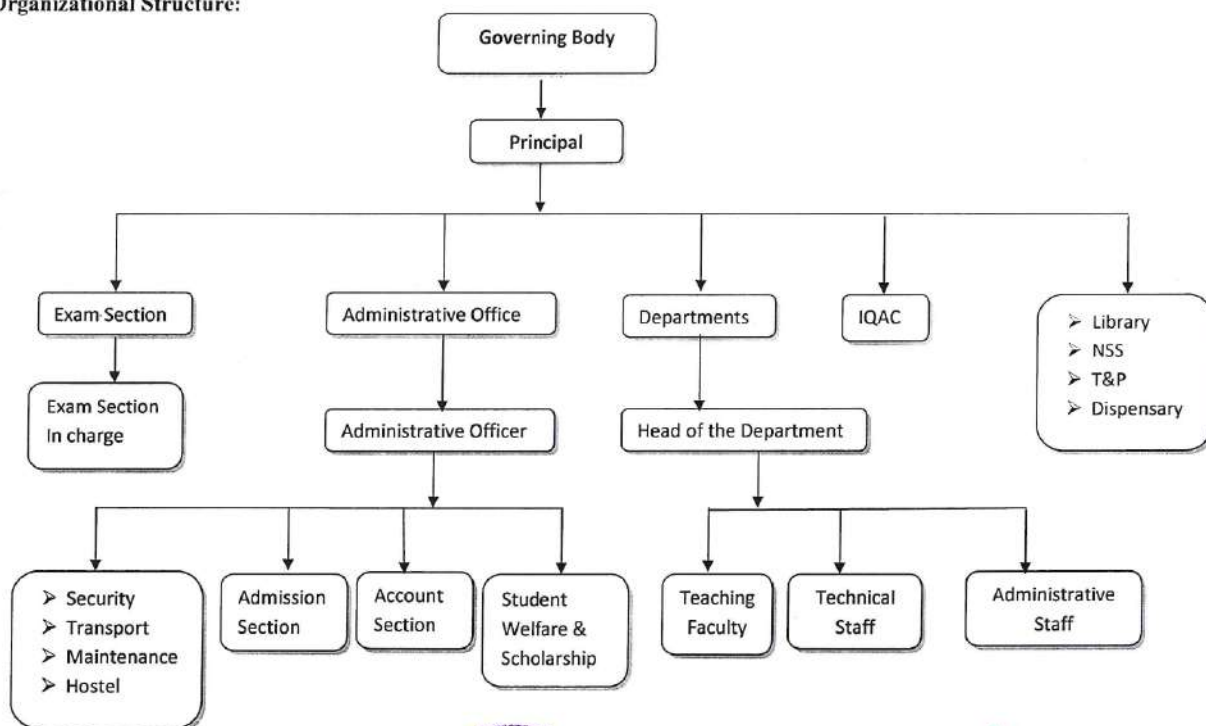

Organizational Structure:

hbe
PRINCIPAL
VIKAS COLLEGE OF ENGG.&TECH
NUNNA, VIJAYAWADA RURAL
Krishna Dt., A.P.