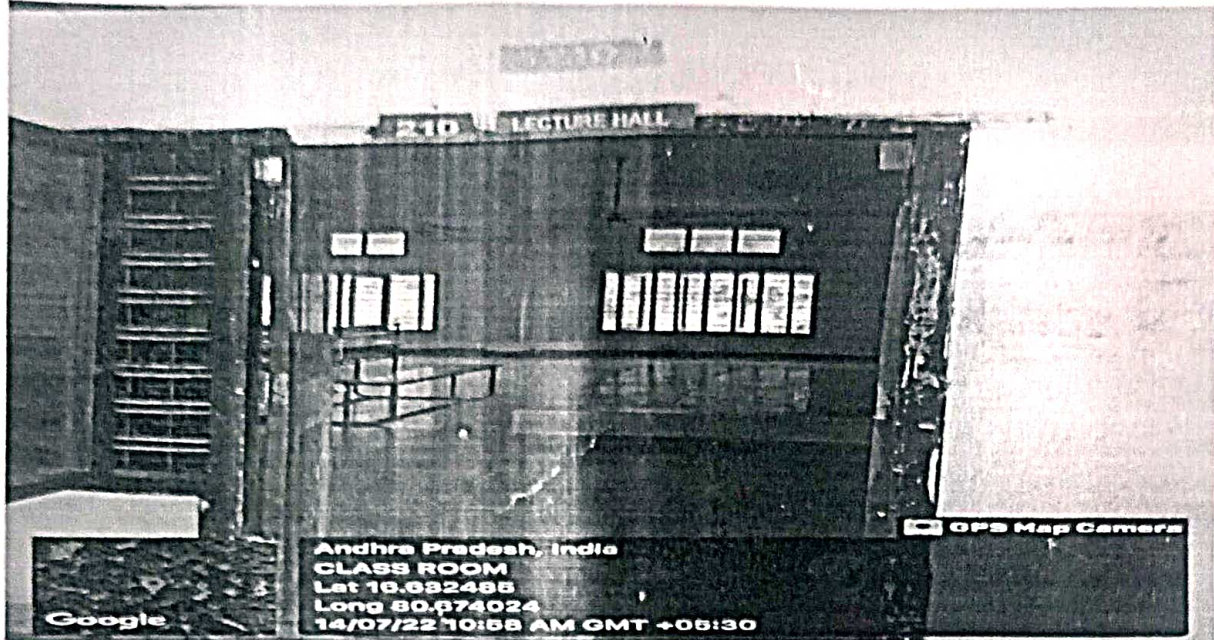

Room No: 210

Purpose: Lecture Hall 2 B.Tech CIVIL

Blane
PRINCIPAL
VIKAS COLLEGE OF ENGG. TECH.
NUNNA - 521 229
Vijayawada Rural, NTR Dist.